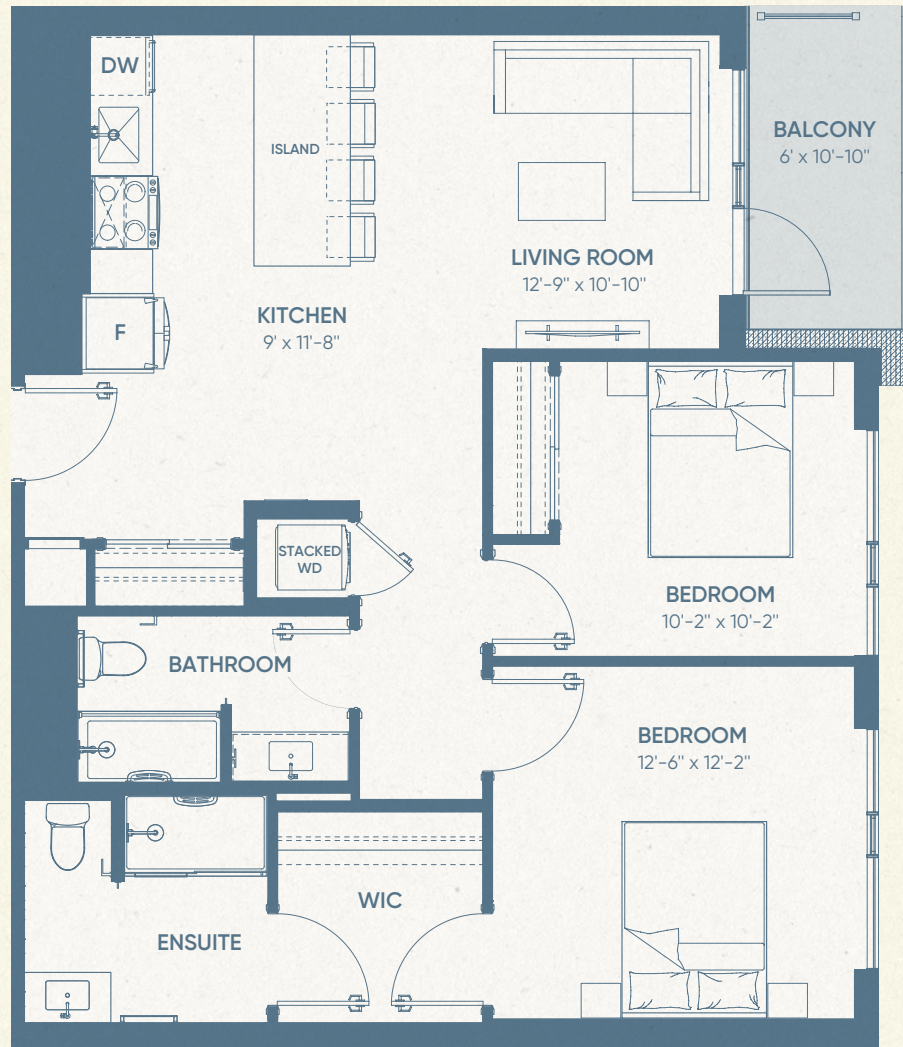

Live in
the Now.

CONTINUUM

2 BED 2 BATH | BARRIER-FREE

Indoor living space
993 SQFT

Outdoor living space
65 SQFT

Available on floors
1-15

The Now West The Now East

The Now West The Now East

*Balcony sizes may vary for units on floor one

Floor plan depicts layouts for the West Tower. Layout is mirrored for the same suite type in East Tower. Interior and exterior configuration may vary by floor and specifications are subject to change without notice. See a sales representative for further information. E. & O. E.